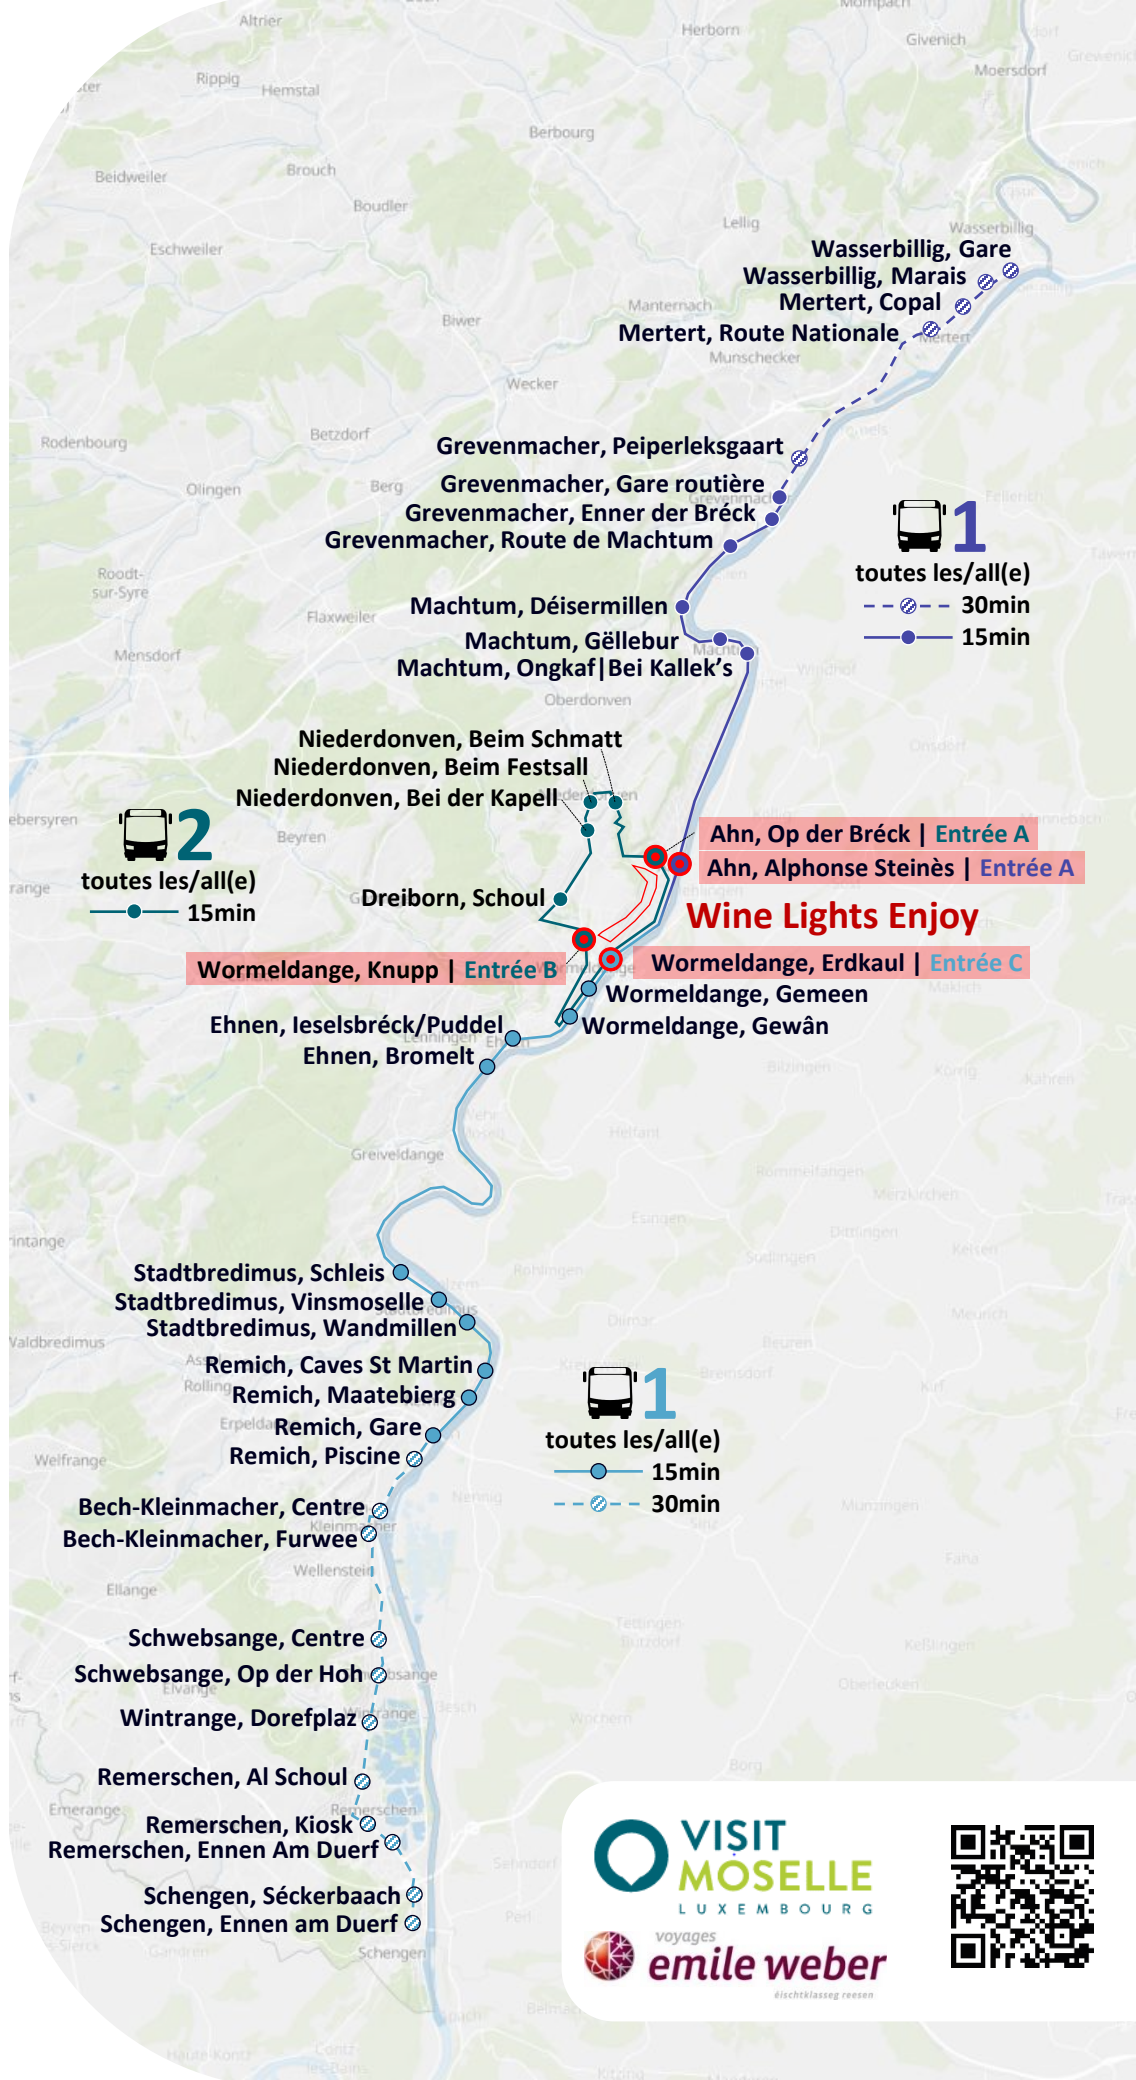

Wine Lights Enjoy 2022

1 | Wasserbillig <> Grevenmacher <> Remich <> Schengen
 2 | Dreibern > Wine Lights Enjoy > Niederdonven > Dreibern

1
 toutes les/all(e)
 —●— 15min
 - - - 30min

2
 toutes les/all(e)
 —●— 15min

1
 toutes les/all(e)
 - - - 30min
 —●— 15min

VISIT MOSELLE LUXEMBOURG
 voyages **emile weber**
 éliteklassic reisen

Wine Lights Enjoy 2022

1 | Wasserbillig <> Grevenmacher <> Wine Lights Enjoy <> Remich <> Schengen
 2 | Dreibern > Wine Lights Enjoy > Niederdonven > Dreibern

VISIT MOSELLE

 LUXEMBOURG

 voyages

emile weber

élitklasseng reesen