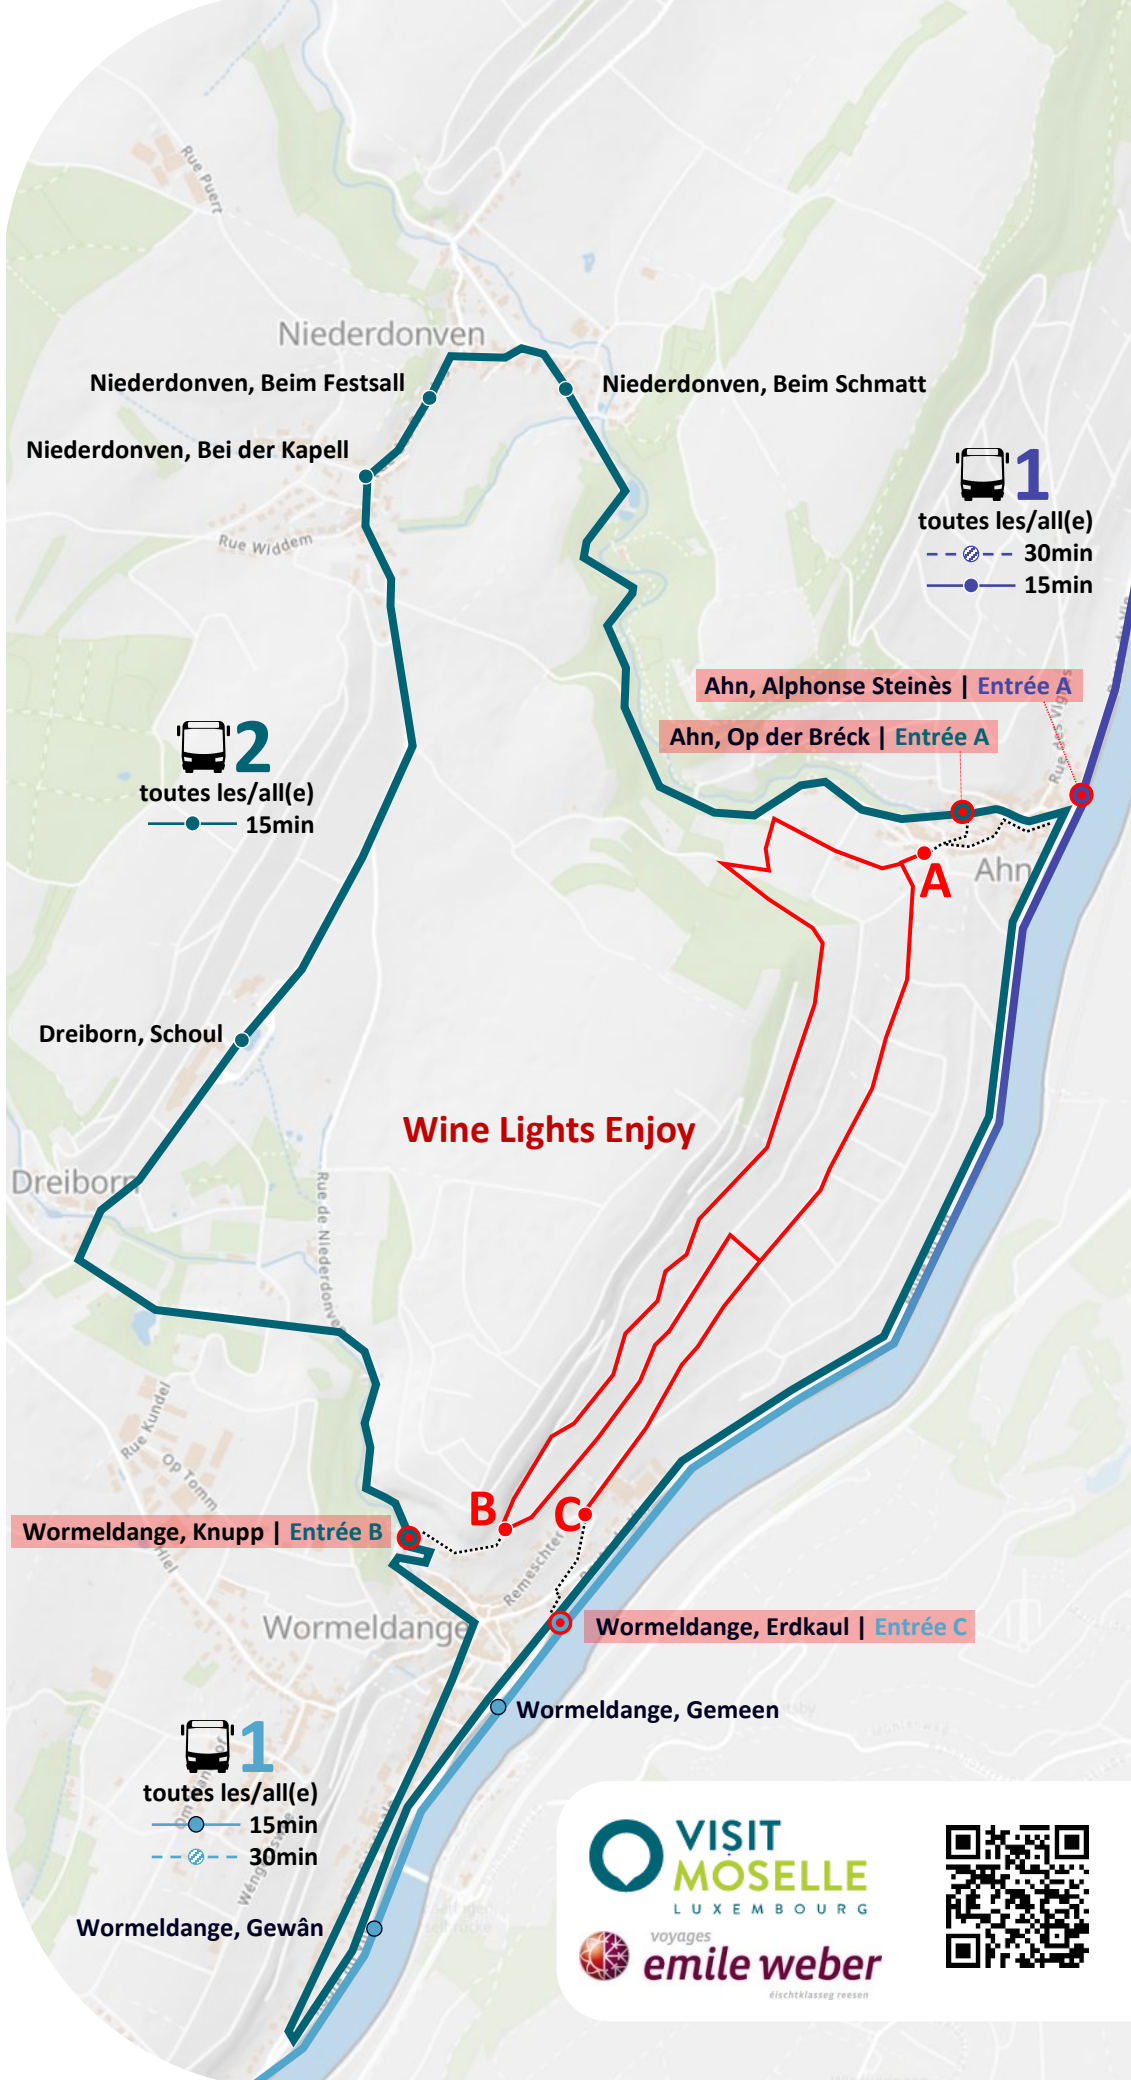

Wine Lights Enjoy 2022

1 | Wasserbillig <> Grevenmacher <> Remich <> Schengen
 2 | Dreibern > Wine Lights Enjoy > Niederdonven > Dreibern

1
 toutes les/all(e)
 —●— 15min
 - - - 30min

2
 toutes les/all(e)
 —●— 15min

1
 toutes les/all(e)
 - - - 30min
 —●— 15min

VISIT MOSELLE LUXEMBOURG
 voyages **emile weber**
 éliteklassic reisen

Wine Lights Enjoy 2022

1 | Wasserbillig <> Grevenmacher <> Wine Lights Enjoy <> Remich <> Schengen
 2 | Dreibern > Wine Lights Enjoy > Niederdonven > Dreibern